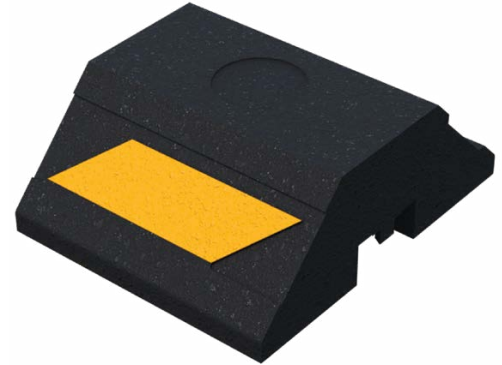

WE SUPPORT YOU!

SCAN FOR V-SPEC
VIDEO SPECIFICATION

CXH SERIES

- CXH Rubber Base Support Series
- Non-penetrating rooftop support
- Smallest C-Port rubber base
- Designed to support small conduit and piping across solar, telecom, and a wide range of rooftop applications
- Suitable for most types of roofing materials or other flat surfaces
- Accepts screw fasteners for straps and/or clamps (sold and supplied by others)

LIMITED
LIFETIME WARRANTY

MAY QUALIFY FOR
L.E.E.D CREDITS

RECOMMENDED SPACING:
REFER TO LOCAL CODE

 CONSULT WITH A ROOFING CONSULTANT FOR ALLOWABLE LOADS.

SKU	HEIGHT	WIDTH	LENGTH	WEIGHT	MAX. LOAD
CXH	2.3" (58MM)	6" (152MM)	5" (127MM)	1.9 LBS	300 LBS