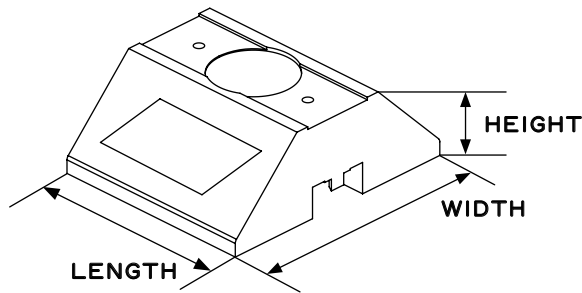

MATERIALS

BASE:
100% RECYCLED RUBBER,
UV RESISTANT

info@clearline.ca | 1-866-444-0009 | www.c-port.net

Revision Date: 06/2026