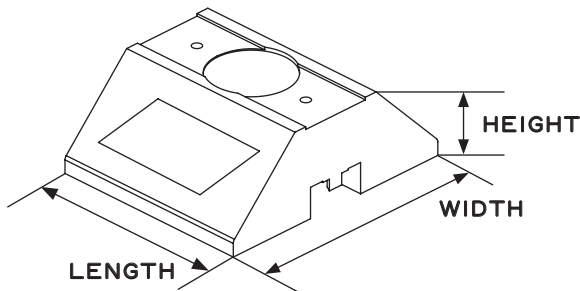

# CXH SERIES

- CXH Rubber Base Support Series
- Non-penetrating rooftop support
- Smallest C-Port rubber base
- Designed to support small conduit and piping across solar, telecom, and a wide range of rooftop applications
- Suitable for most types of roofing materials or other flat surfaces
- Accepts screw fasteners for straps and/or clamps (sold and supplied by others)

LIMITED  
LIFETIME WARRANTY

MAY QUALIFY FOR  
L.E.E.D CREDITS

RECOMMENDED SPACING:  
REFER TO LOCAL CODE

 CONSULT WITH A ROOFING CONSULTANT FOR ALLOWABLE LOADS.

SKU	HEIGHT	WIDTH	LENGTH	WEIGHT	MAX. LOAD
CXH	2.3" (58MM)	6" (152MM)	5" (127MM)	1.9 LBS	300 LBS

Note: All measurements may vary by +/- 3%