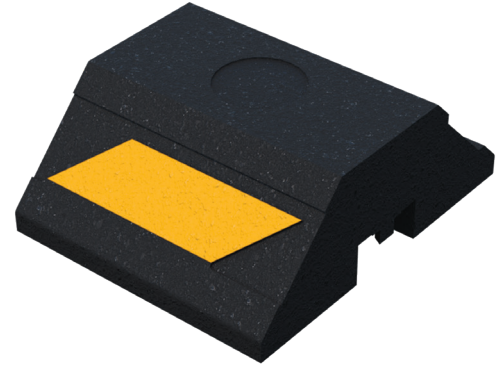

# CXH SERIES

- CXH Rubber Base Support Series
- Non-penetrating rooftop support
- Smallest C-Port rubber base
- Designed to support small conduit and piping across solar, telecom, and a wide range of rooftop applications
- Suitable for most types of roofing materials or other flat surfaces
- Accepts screw fasteners for straps and/or clamps (sold and supplied by others)

LIMITED  
LIFETIME WARRANTY

MAY QUALIFY FOR  
L.E.E.D CREDITS

RECOMMENDED SPACING:  
REFER TO LOCAL CODE

 CONSULT WITH A ROOFING CONSULTANT FOR ALLOWABLE LOADS.

SKU	HEIGHT	WIDTH	LENGTH	WEIGHT	MAX. LOAD
CXH	2.3" (58MM)	6" (152MM)	5" (127MM)	1.9 LBS	300 LBS