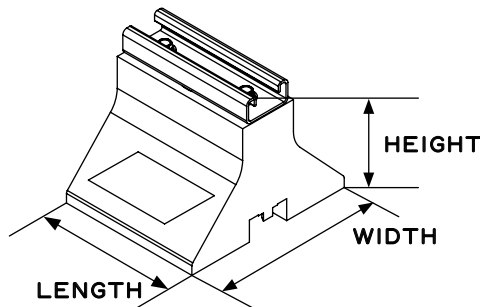

C5 SERIES

- C5 Channel Support Series
- Non-penetrating rooftop support
- Designed to support small conduit and piping across solar, telecom, and a wide range of rooftop applications
- Suitable for most types of roofing materials or other flat surfaces
- Accepts various straps and/or clamps (sold and supplied by others)
- Strut is available in corrosion-resistant galvanized steel, stainless steel, or aluminum

**LIMITED
LIFETIME WARRANTY**

**MAY QUALIFY FOR
L.E.E.D CREDITS**

**RECOMMENDED SPACING:
REFER TO LOCAL CODE**

 **CONSULT WITH A ROOFING CONSULTANT
FOR ALLOWABLE LOADS.**

SKU	HEIGHT	WIDTH	LENGTH	WEIGHT	MAX. LOAD
C5	4.8" (122mm)	6" (152mm)	5" (127mm)	2.8 LBS	300 LBS

Note: All measurements may vary by +/- 3%

MATERIALS

BASE (C-PORT CXM):
100% RECYCLED RUBBER, UV RESISTANT

STRUT:
14-GAUGE GALVANIZED STEEL
(13/16" HIGH)

info@clearline.ca | 1-866-444-0009 | www.c-port.net