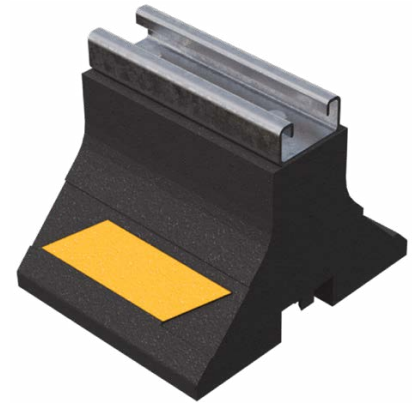

C5 SERIES

- C5 Channel Support Series
- Non-penetrating rooftop support
- Designed to support small conduit and piping across solar, telecom, and a wide range of rooftop applications
- Suitable for most types of roofing materials or other flat surfaces
- Accepts various straps and/or clamps (sold and supplied by others)
- Strut is available in corrosion-resistant galvanized steel, stainless steel, or aluminum

**LIMITED
LIFETIME WARRANTY**

**MAY QUALIFY FOR
L.E.E.D CREDITS**

**RECOMMENDED SPACING:
REFER TO LOCAL CODE**

 **CONSULT WITH A ROOFING CONSULTANT
FOR ALLOWABLE LOADS.**

SKU	HEIGHT	WIDTH	LENGTH	WEIGHT	MAX. LOAD
C5	4.8" (122mm)	6" (152mm)	5" (127mm)	2.8 LBS	300 LBS

Note: All measurements may vary by +/- 3%

MATERIALS

BASE (C-PORT CXM):
100% RECYCLED RUBBER, UV RESISTANT

STRUT:
14-GAUGE GALVANIZED STEEL
(13/16" HIGH)

info@clearline.ca | 1-866-444-0009 | www.c-port.net