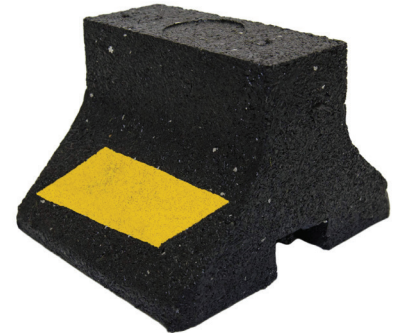

Rooftop Support Systems
by Clearline Technologies

CXM-B

C-Port's CXM Mini-Port model is perfect for conduit and small piping. Often used in solar, telecom, and many others. The 100% recycled rubber will outlast your roof.

Material

100% recycled rubber, UV resistant

Max Load

150 lbs

Warranty

10 years

Recommended Spacing

Refer to local code

May qualify for L.E.E.D. credits

| SKU | HEIGHT | WIDTH | LENGTH | WEIGHT |
|-------|------------|------------|----------------|---------|
| CXM-B | 4" (101mm) | 6" (101mm) | 4 1/2" (113mm) | 2.6 lbs |