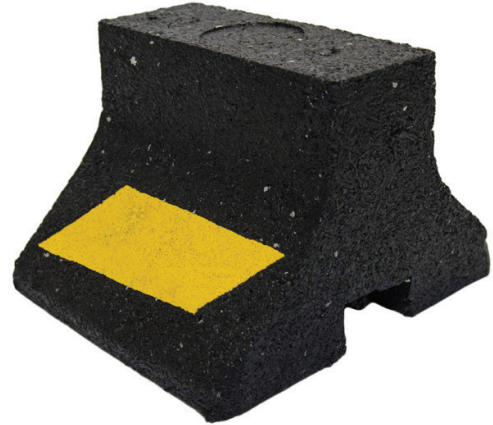

## CXM

C-Port's CXM Mini-Port model is perfect for conduit and small piping. Often used in solar, telecom, and many other applications. The 100% recycled rubber support will outlast your roof.

**Material** - 100% recycled rubber, UV resistant

**Warranty** - 10 years

**Recommended Spacing** - Refer to local code

**May qualify for L.E.E.D. credits**

SKU	HEIGHT	WIDTH	LENGTH	WEIGHT	MAX LOAD
CXM	4" (101mm)	6" (101mm)	4 1/2" (113mm)	2.6 lbs	200 lbs