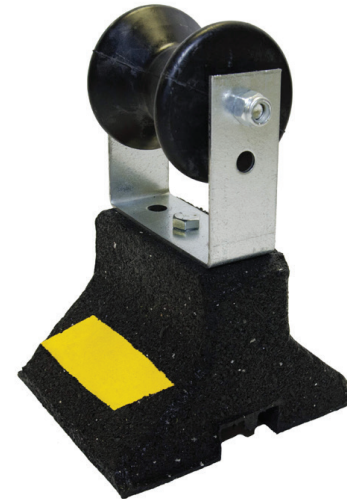

We Support You

CRM

The CRM Series is our smallest C-Port to come with a TPO roller to support gas and refrigeration pipes while allowing for small longitudinal movements. The CRM provides a less expensive alternative to the larger roller C-Ports. It's ideal for smaller pipes, and is adjustable in height by 1".

Available in corrosion resistant stainless steel or aluminum.

Material - Base - 100% recycled rubber, UV resistant
 - Roller - TPO

Warranty - 10 years

Recommended Spacing - Refer to local code

May qualify for L.E.E.D. credits

SKU SIZE	PIPE	HEIGHT TO ROLLER CENTER	WIDTH	LENGTH	WEIGHT	MAX LOAD
CRM-3	Up to 3"	4 1/4" or 5 1/4"	6" (152mm)	4 1/2" (114mm)	3.8 lbs	300 lbs
CRM-4	3" to 4"	4 1/4" or 5 1/4"	6" (152mm)	4 1/2" (114mm)	3.8 lbs	300 lbs